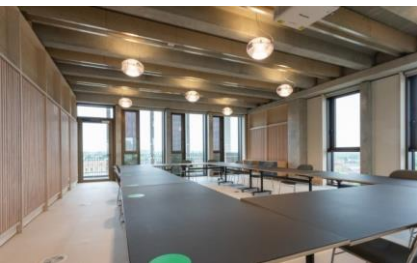

#### SPACE INCLUDES:

- Room set-up (as per seating style requested when booking)
- Usage of built-in AV / IT facilities which include Windows-based PC, projector and DVD player. Personal laptops can be easily connected
- WI-FI available – SKY The Cloud Network