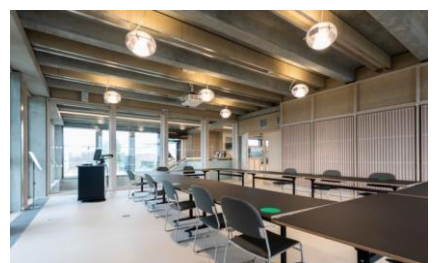

#### SPACE INCLUDES:

- Room set-up (as per seating style requested when booking)
- Usage of built-in AV / IT facilities which include Windows-based PC, projector and DVD player. Personal laptops can be easily connected
- WI-FI available – SKY The Cloud Network